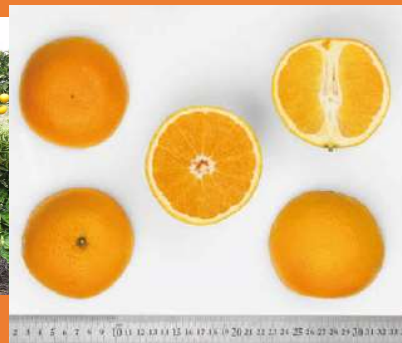

Lavalle Late Valencia (seedless)

Late-maturing valencia

- **Parentage:** A branch mutation of an old clone Valencia
- **Status in the USA:** Quarantine
- **True to type status in USA:** Not Confirmed
- **Patent status:** Not patented

- **Appearance:** Firm fruit with a pebbly rind, and the occasional closed protruding navel end. Flesh is orange with a closed core.
- **Seed:** No seeds
- **Average fruit size:** 78 – 96 mm
- **Fruit shape:** Round with a slight shoulder
- **Fruit color:** Bright orange rind
- **Growth habit:** Trees are large and vigorous