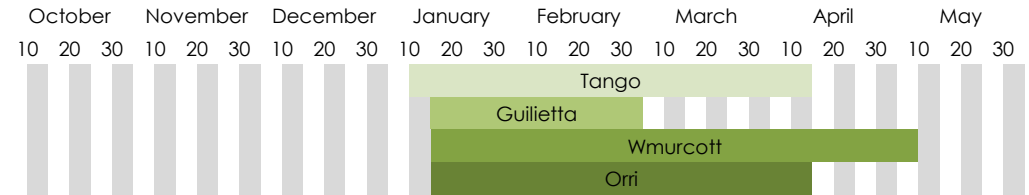

# Guilietta (Shiranui /Decocon)

- **Parentage:** Shiranni (Brazilian strain)
- **Status in the USA:** commercially available
- **True to type status in USA:** confirmed
- **Patent status:** no patent

- **Appearance/Color:** Rough-rind; prominent neck
- **Peelability:** easy
- **Fruit internal quality:** high
- **Seed:** none
- **Average fruit size:** large to very large
- **Fruit shape:** round with prominent neck
- **Fruit Set:** good
- **Growth habit:** Satsuma-like

## Approximate maturity periods in the USA

Data			
Average Juice %			
Average °Brix			
Average Total Acid %			
Average Brix/TA ratio			